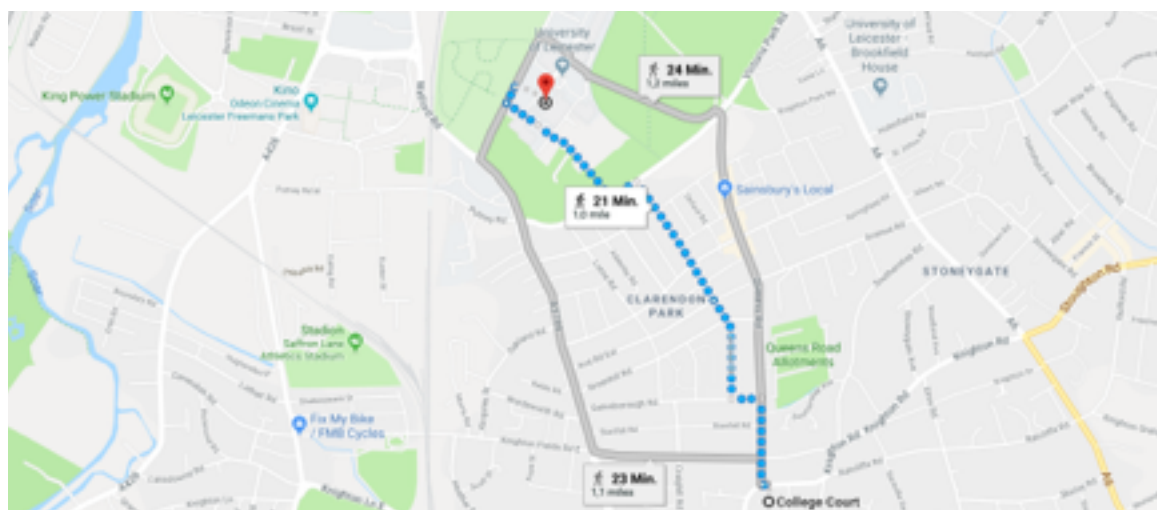

Accommodation in Leicester

The conference team recommends the following two accommodation options close to our conference venue, the Fielding Johnson Building, University Rd, Leicester LE1 7RH:

College Court

Knighton Rd, Leicester LE2 3UF (20 minutes' walk from venue)

Accommodation details:

Standard bed and breakfast Single Occupancy (£82.00/night)

Each room includes free superfast broadband, tea & coffee making facilities, complimentary toiletries, LCD TV, hairdryer, iron, ironing board, wardrobe and a comfortable double bed.

<https://collegecourt.co.uk/>

The Belmont Hotel

20 De Montfort Square, Leicester LE1 7GR (10 minutes' walk from venue)

Accommodation details:

Double rooms (£ 90/night)

En-suite rooms including flat screen TVs and free Wi-Fi. Located in a leafy enclave at the historic heart of the city.

Ramada Encore Leicester City Centre (1.2 miles to venue)

Accommodation details:

Double room (£ 73-86/night)

Reservation:

<https://www.wyndhamhotels.com/en-uk/ramada/leicester-united-kingdom/ramada-encore-leicester-city-centre/overview>